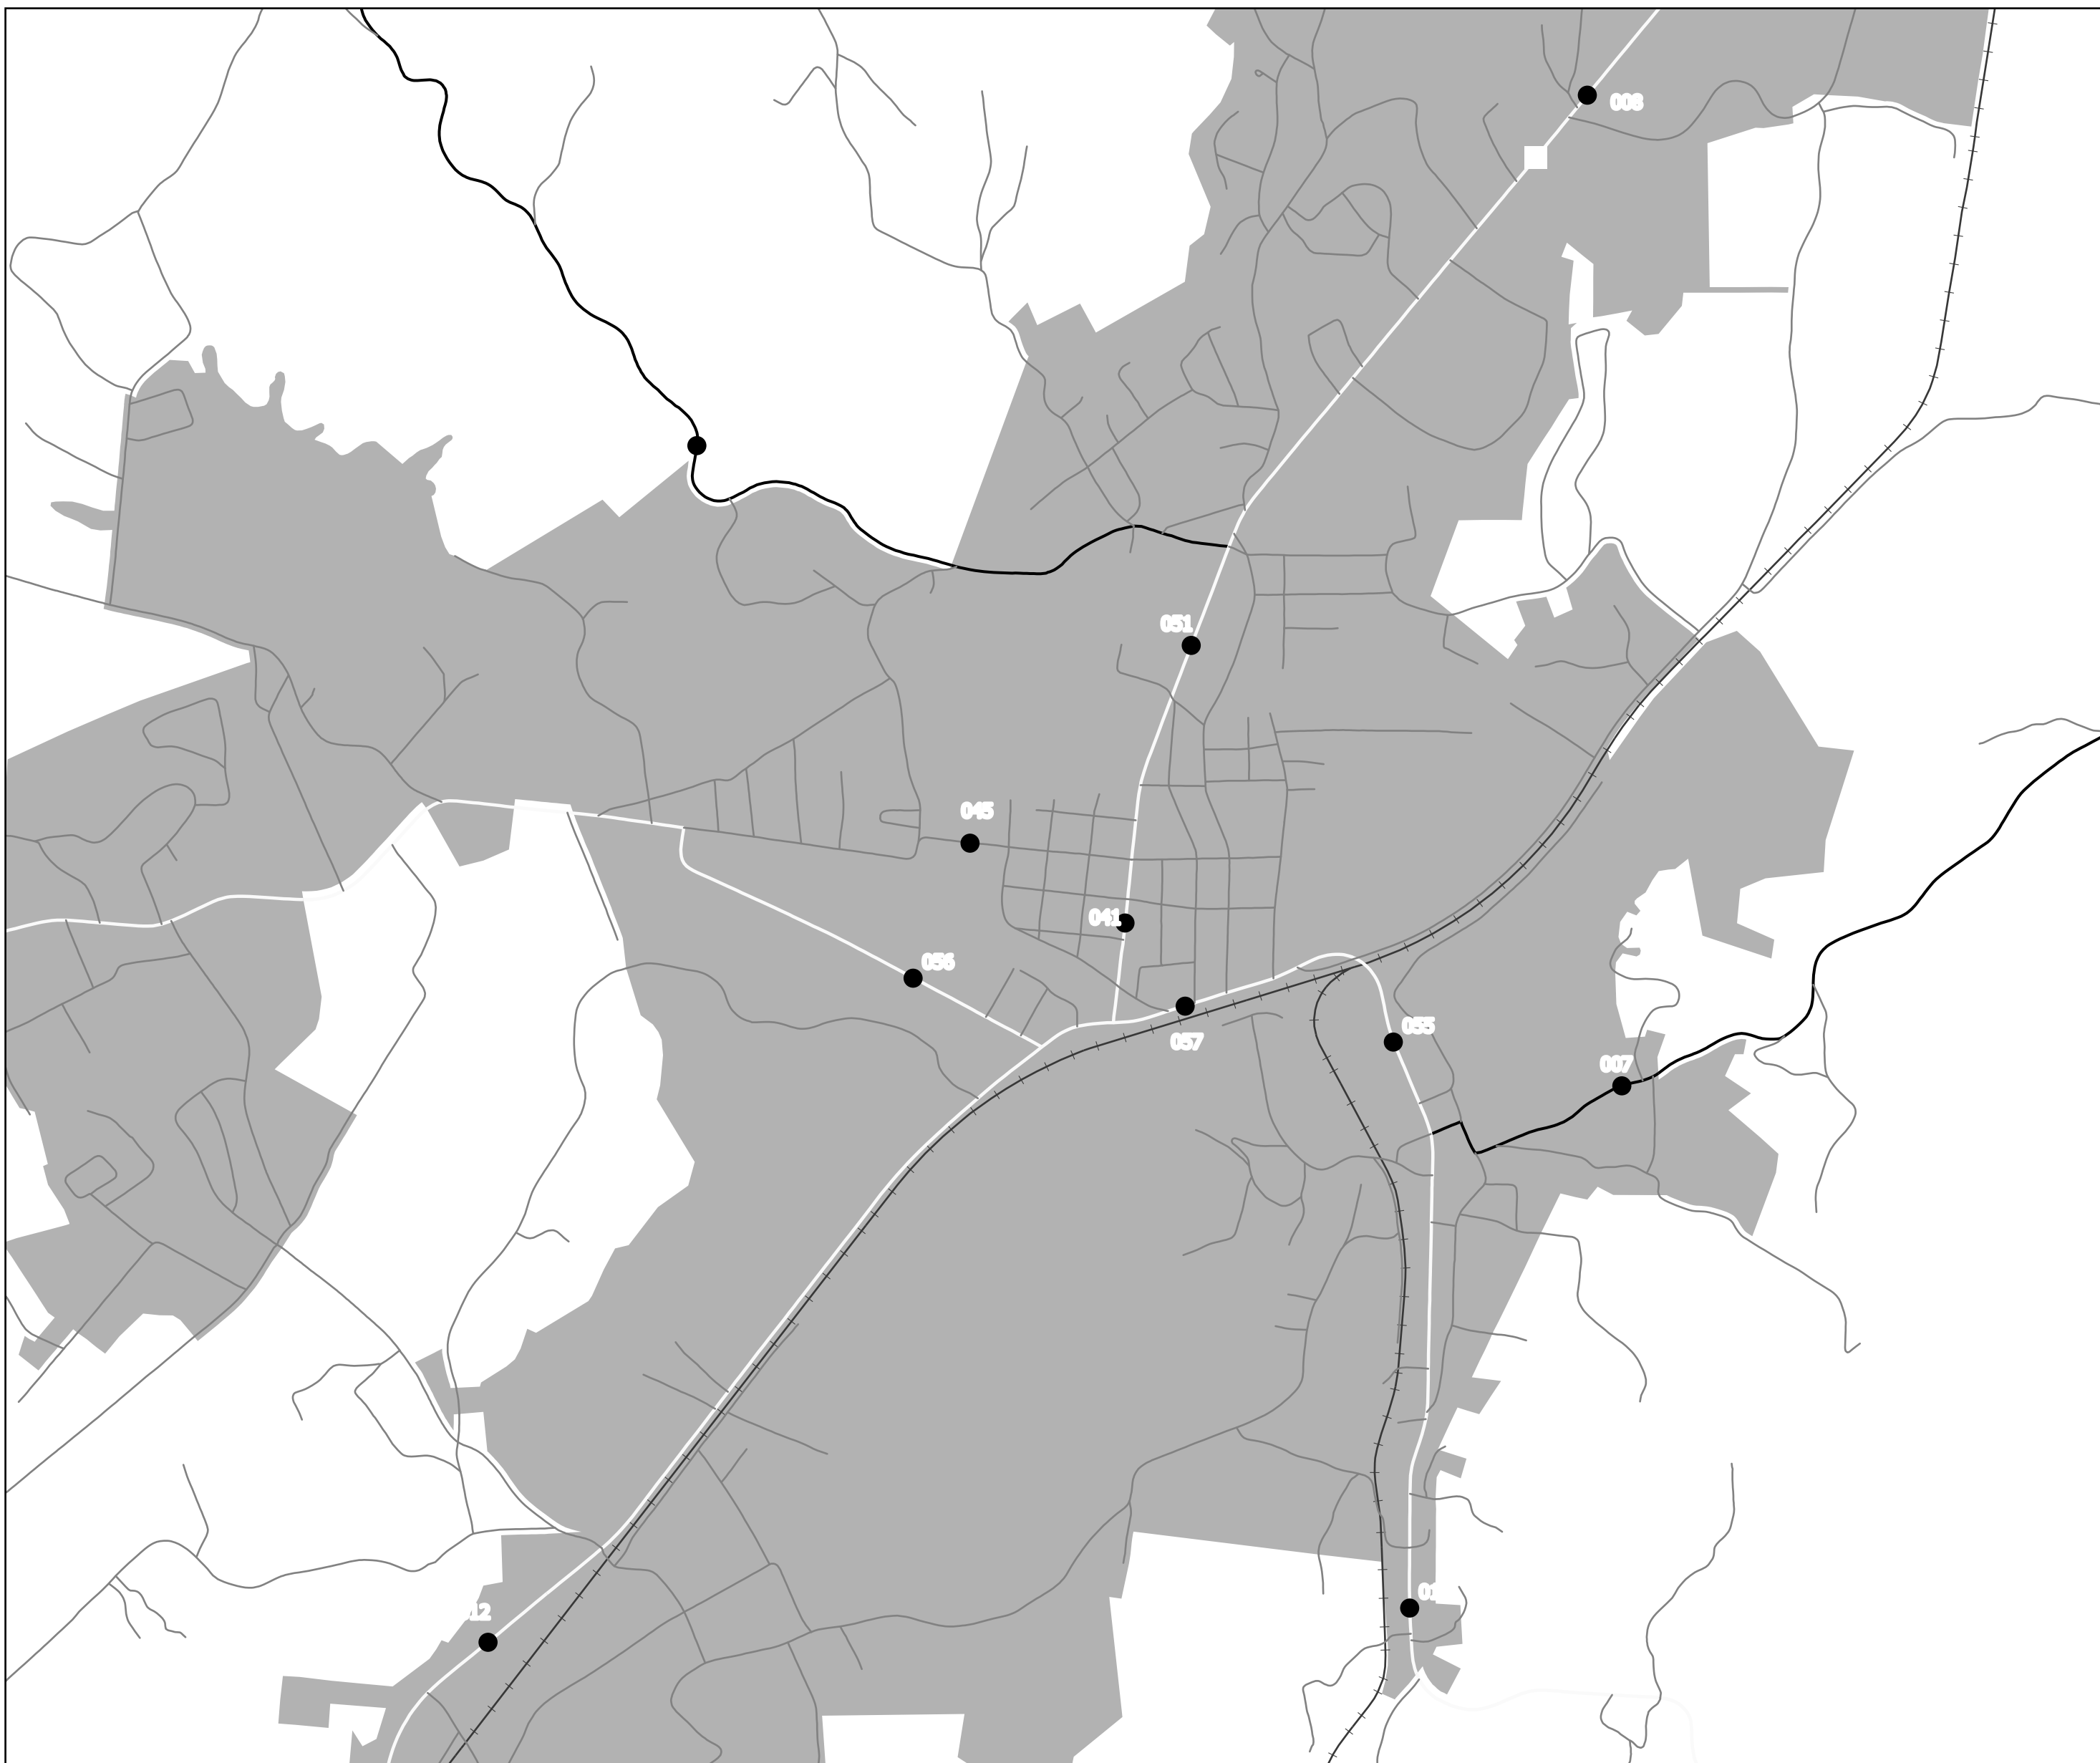

2023 Traffic Map Scot County Tennessee

Prepared by the
Tennessee Department of Transportation
Long Range Planning Division
Office of Data Visualization

1. Oneida

CC Traffic Stations
007

051

Legend

* <DAG Hf UZZ] WGhUh] c bg		P		
Ž 7` Ugg 7ci bh Hf UZZ] WGhUh] c bg		H P	PMP	
˘ 77 Hf UZZ] WGhUh] c bg		PMP	P	
° 5HF Hf UZZ] WGhUh] c bg		P	M	P
° 98@Hf UZZ] WGhUh] c bg		I M	P	
		M	M	
		M	MP	RM
		M		
			M	M

2. Huntsville

CC Traffic Stations

030

052