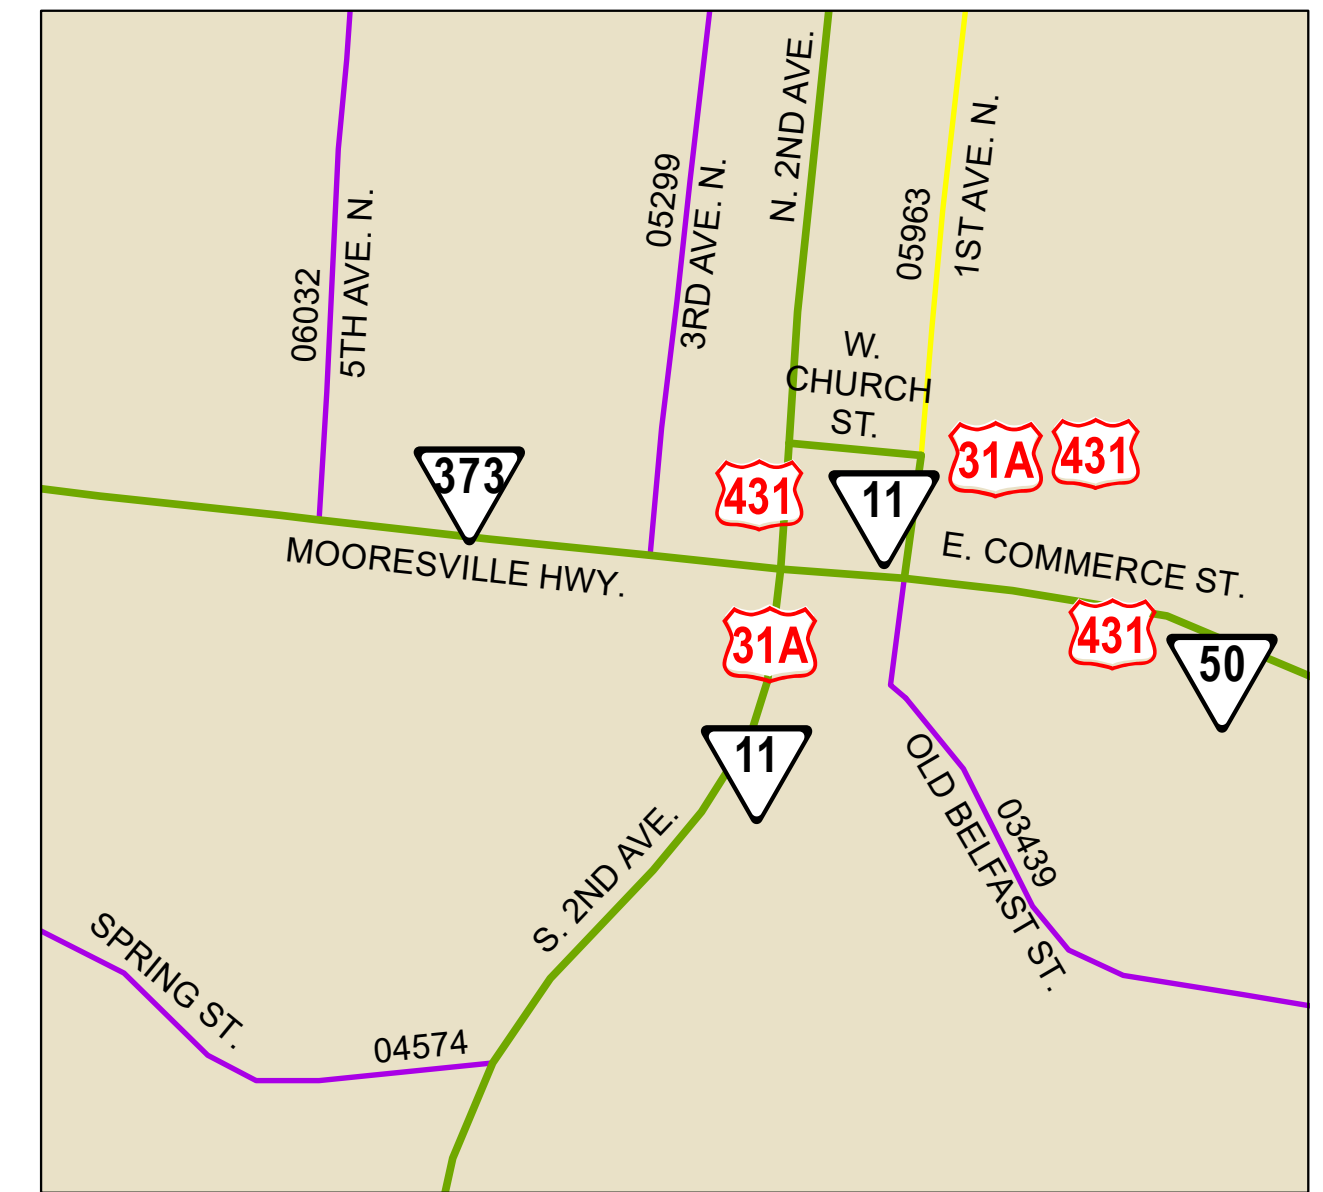

LEWISBURG

**TENNESSEE
 FUNCTIONAL CLASSIFICATION SYSTEM**

Date: 9/28/2018

- Interstate Highway
- State Highway
- U.S. Numbered Highway
- Interstate
- Freeway and Expressway
- Principal Arterial
- Minor Arterial
- Major Collector
- Minor Collector
- National Highway System
- Major Waterways
- Park Boundary
- City Boundary
- Urban Boundary
- County Boundary

INSET NO. 1