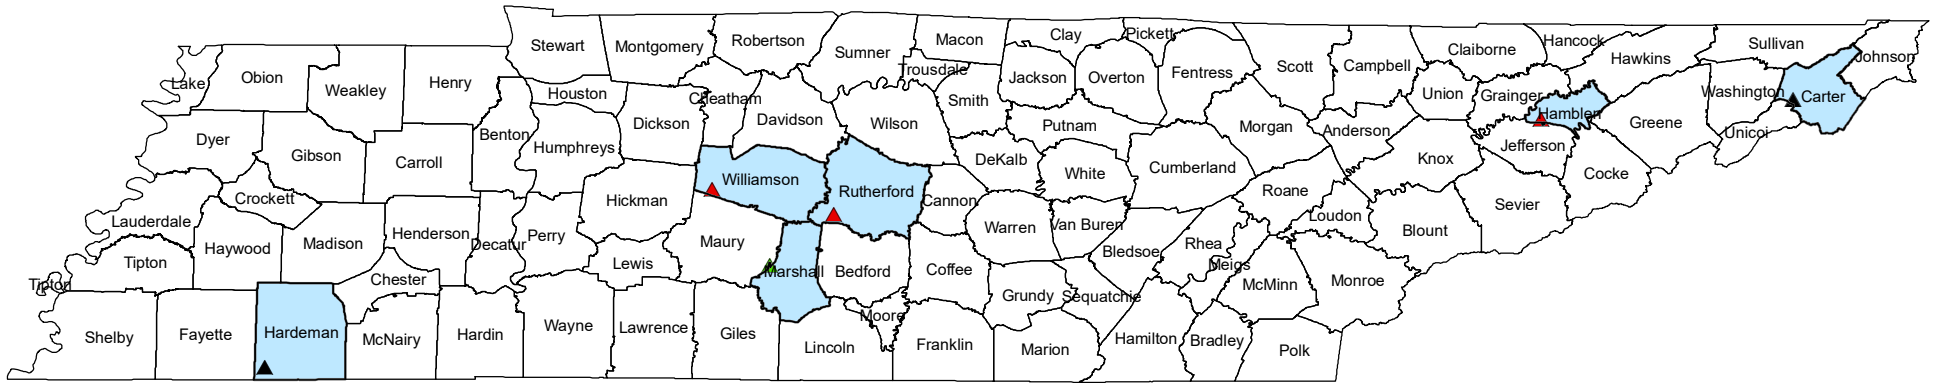

Cumulative Animal Rabies Cases, Tennessee Week 17, ending April 30, 2022

Rabies Cases

1 Dot = 1 positive animal

- ▲ Bat
- ▲ Cat
- ▲ Dog
- ▲ Fox
- ▲ Horse
- ▲ Raccoon
- ▲ Skunk

Bat	2
Cat	0
Dog	1
Fox	0
Horse	0
Raccoon	0
Skunk	3