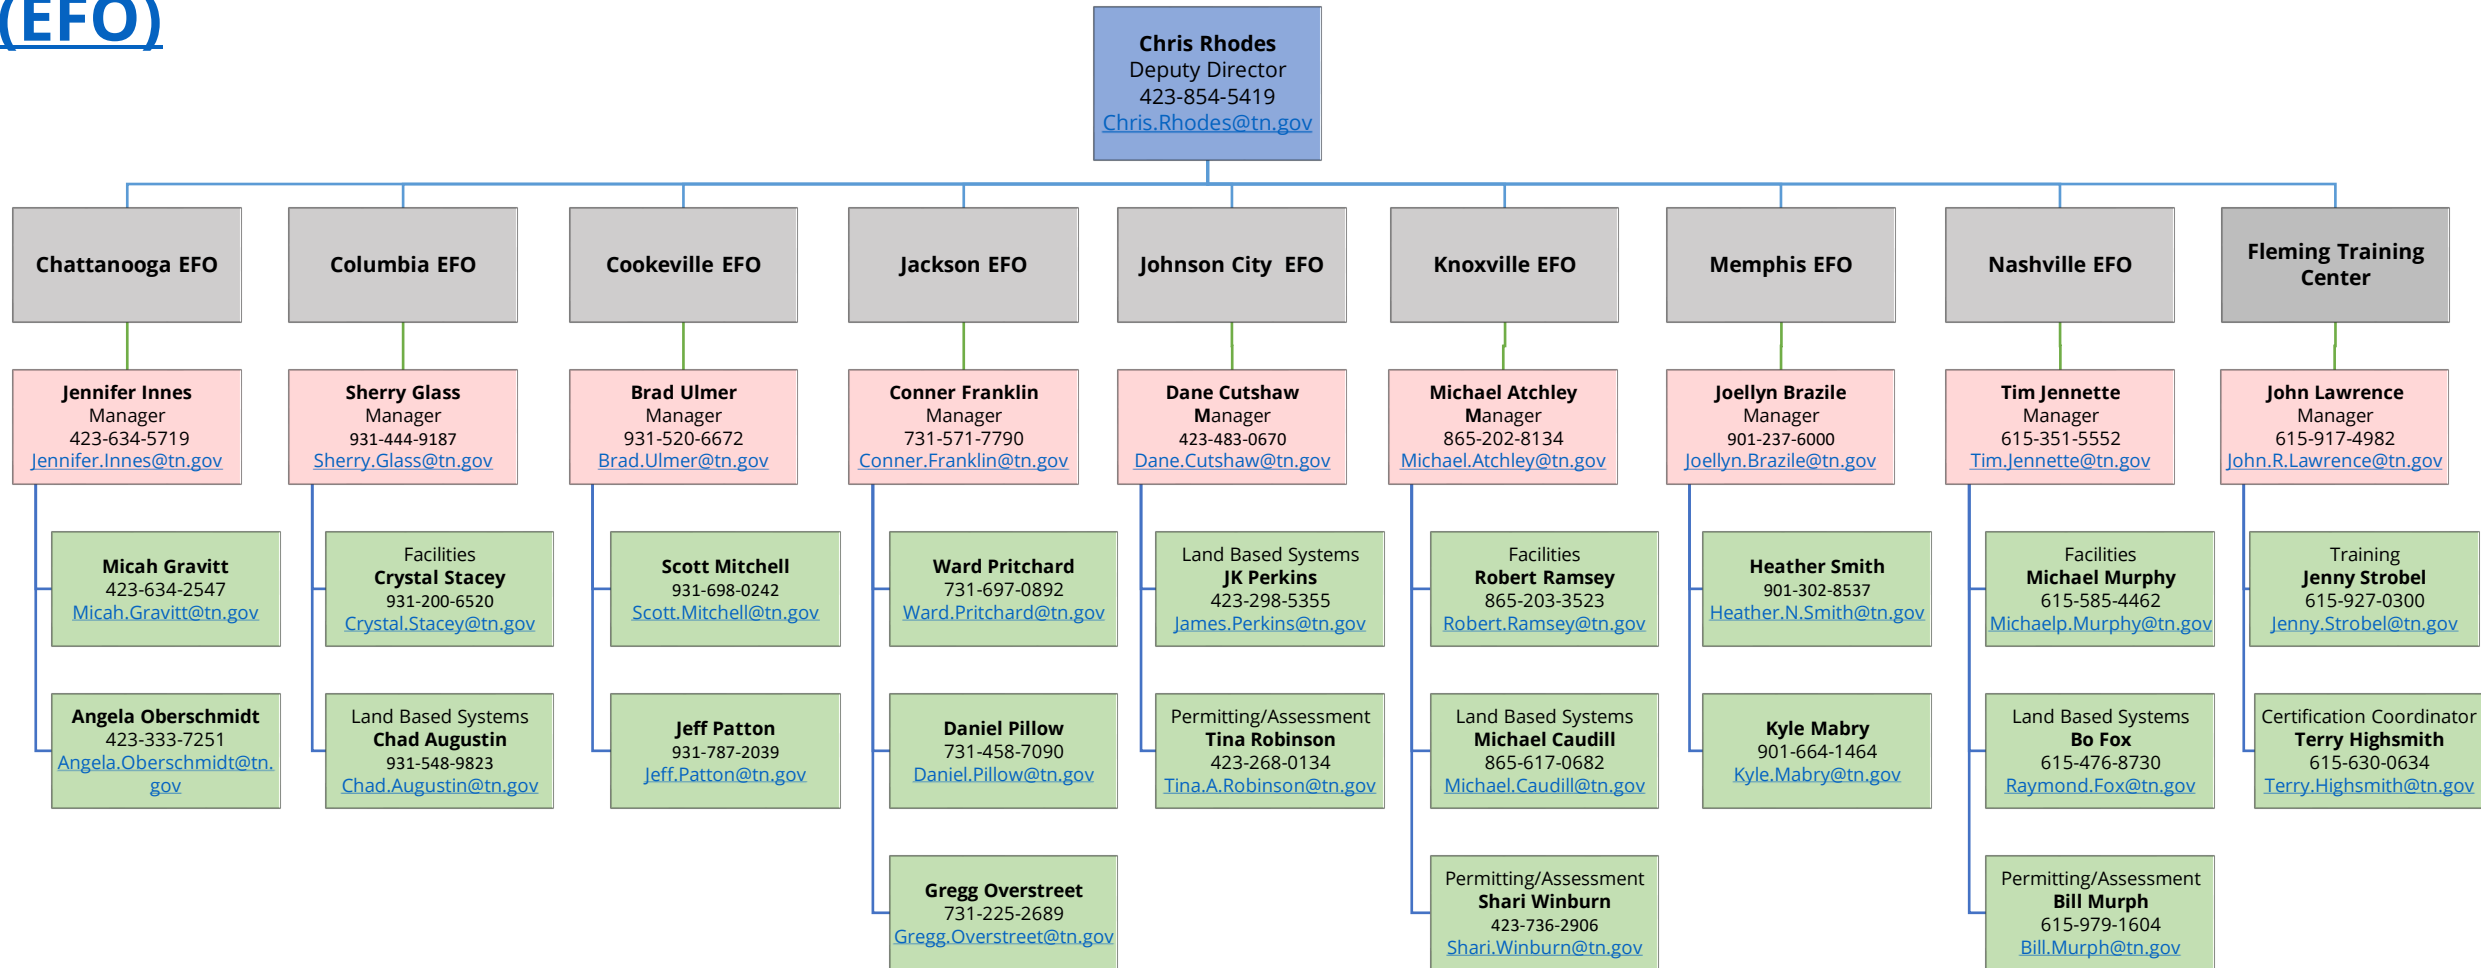

Division of Water Resources

Division of Water Resources Environmental Field Offices (EFO)

Division of Water Resources

Central Office Operations

Division of Water Resources

Central Office Technical & Permitting Programs